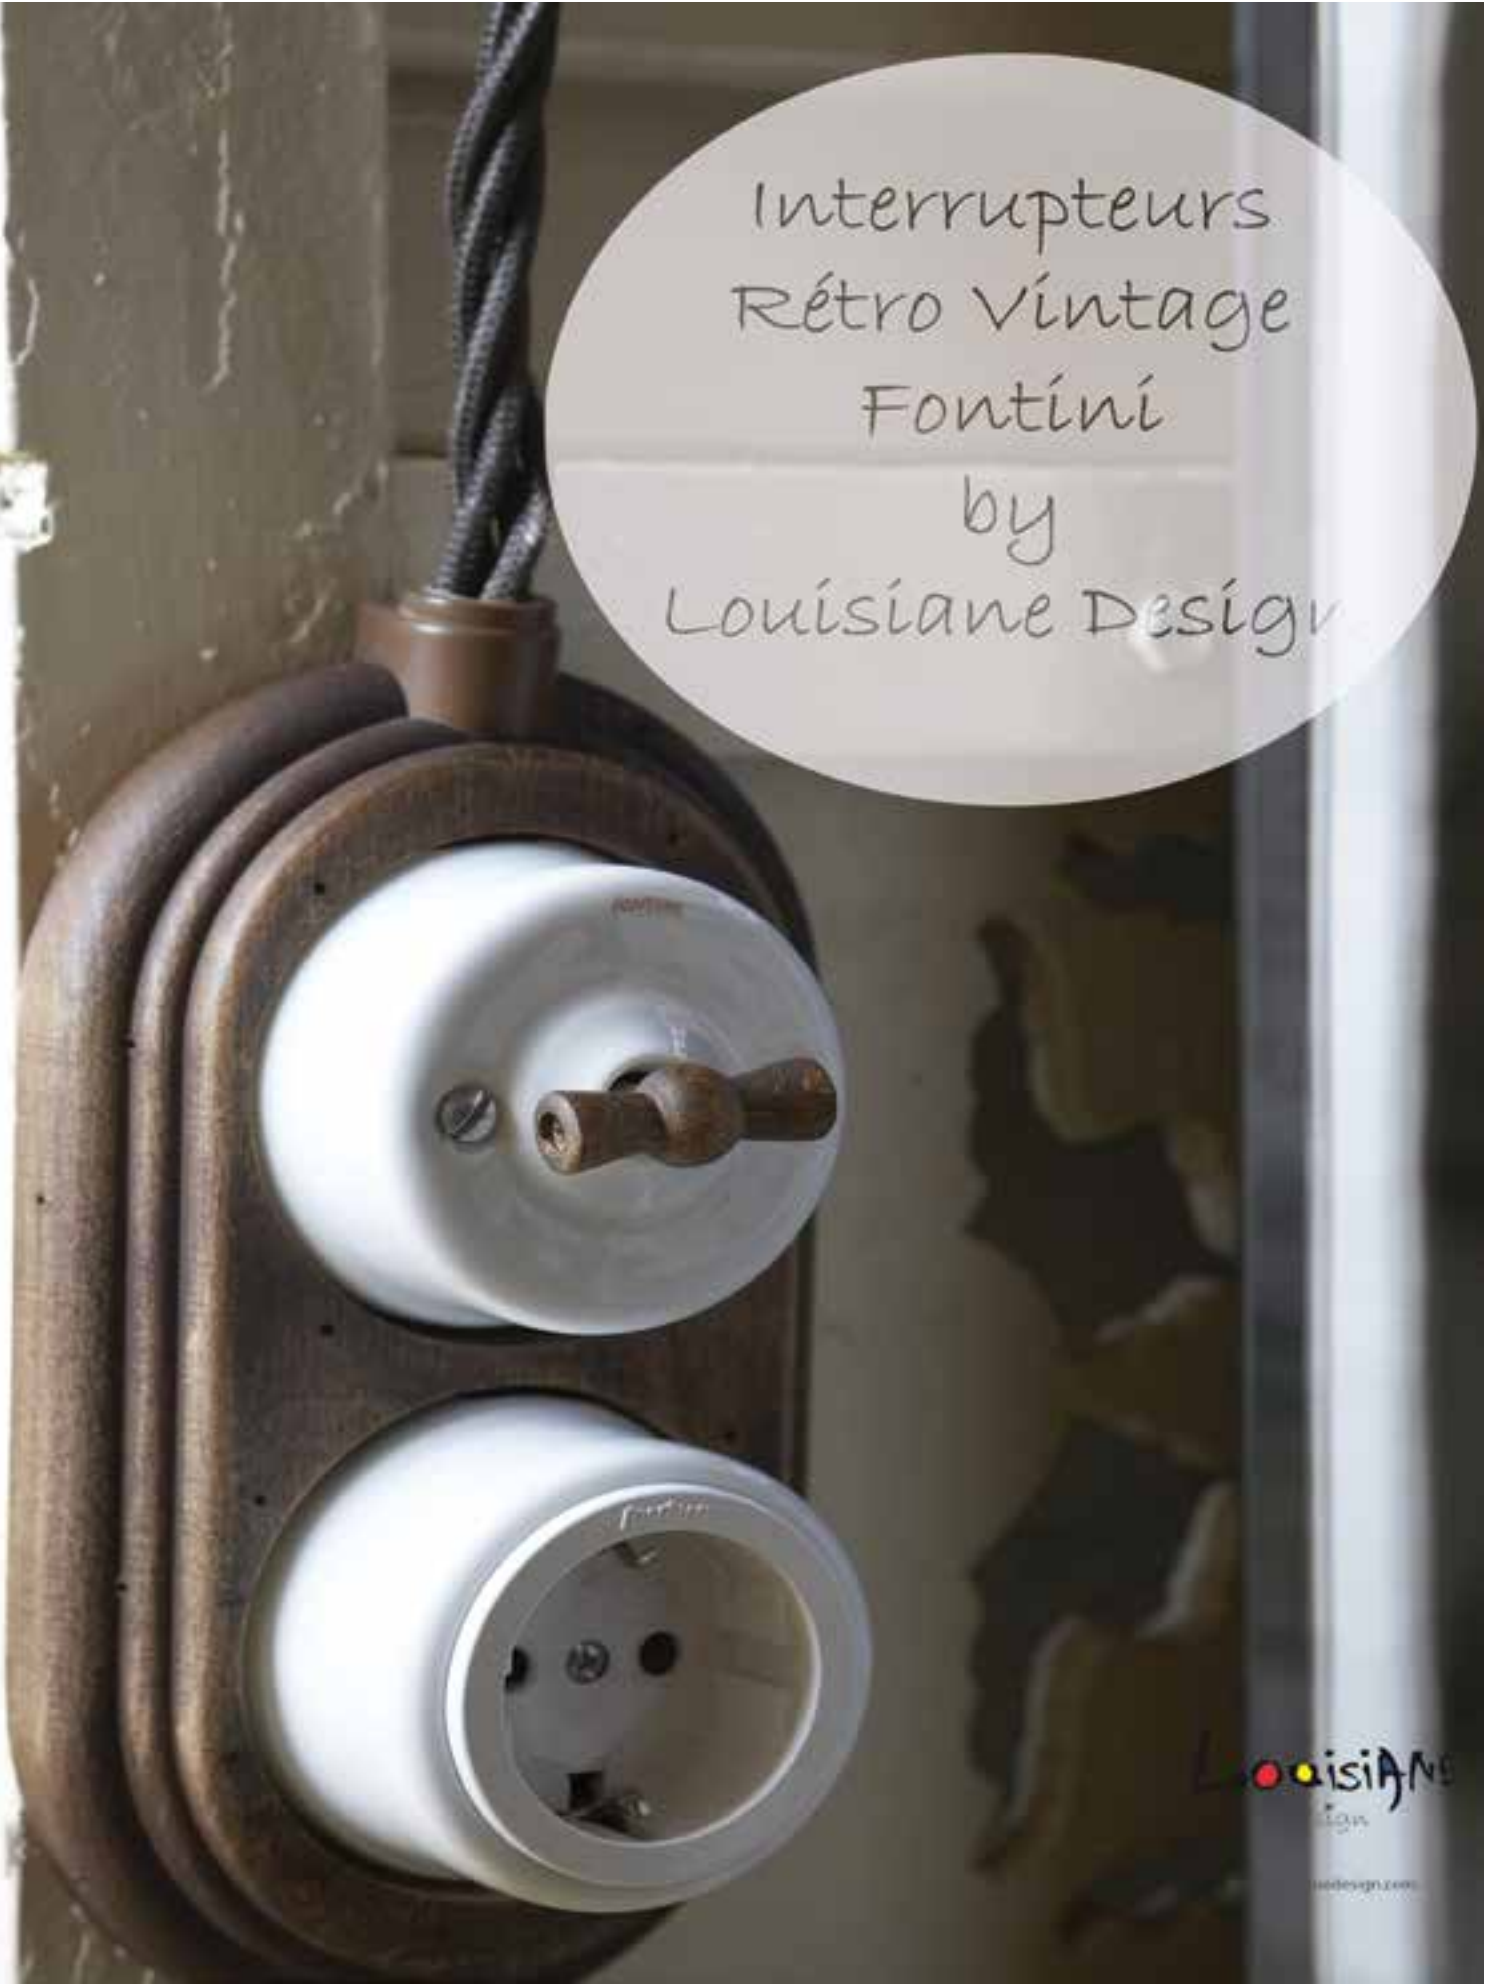

Interrupteurs
Rétro Vintage
Fontini
by
Louisiane Design

Garby

Garby Colonial

Dimbler

Toggle F37

Collection 2017

33-661 335 788

LOUISIANE
Design